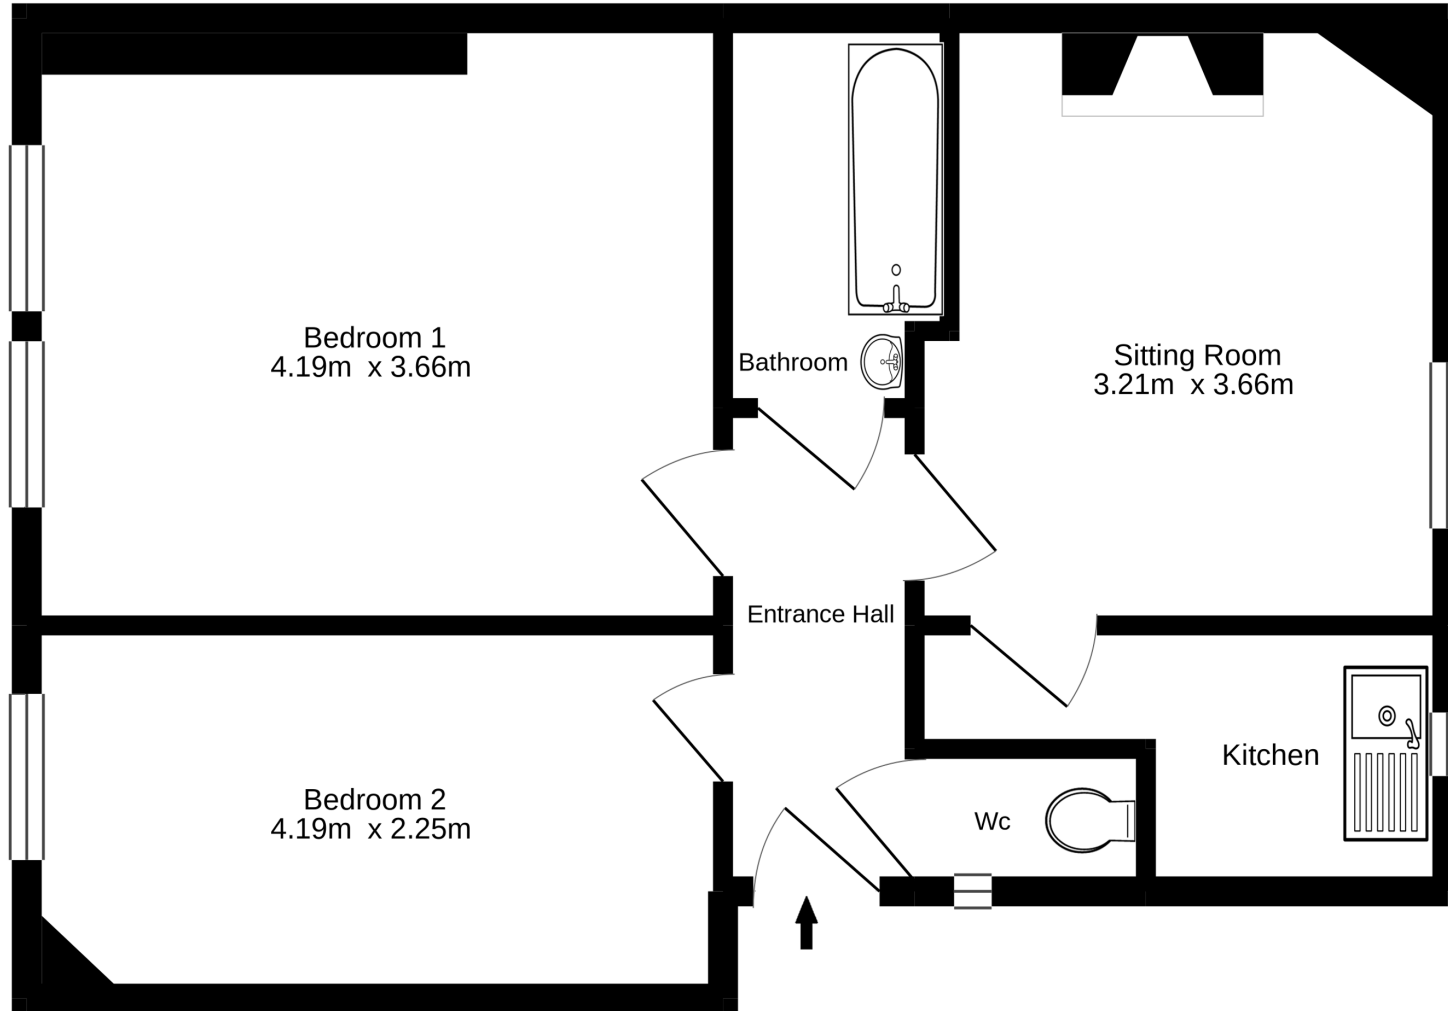

Ground Floor

46.1 sq.m. approx.

TOTAL FLOOR AREA : 46.1 sq.m. approx.

Made with Metropix ©2020