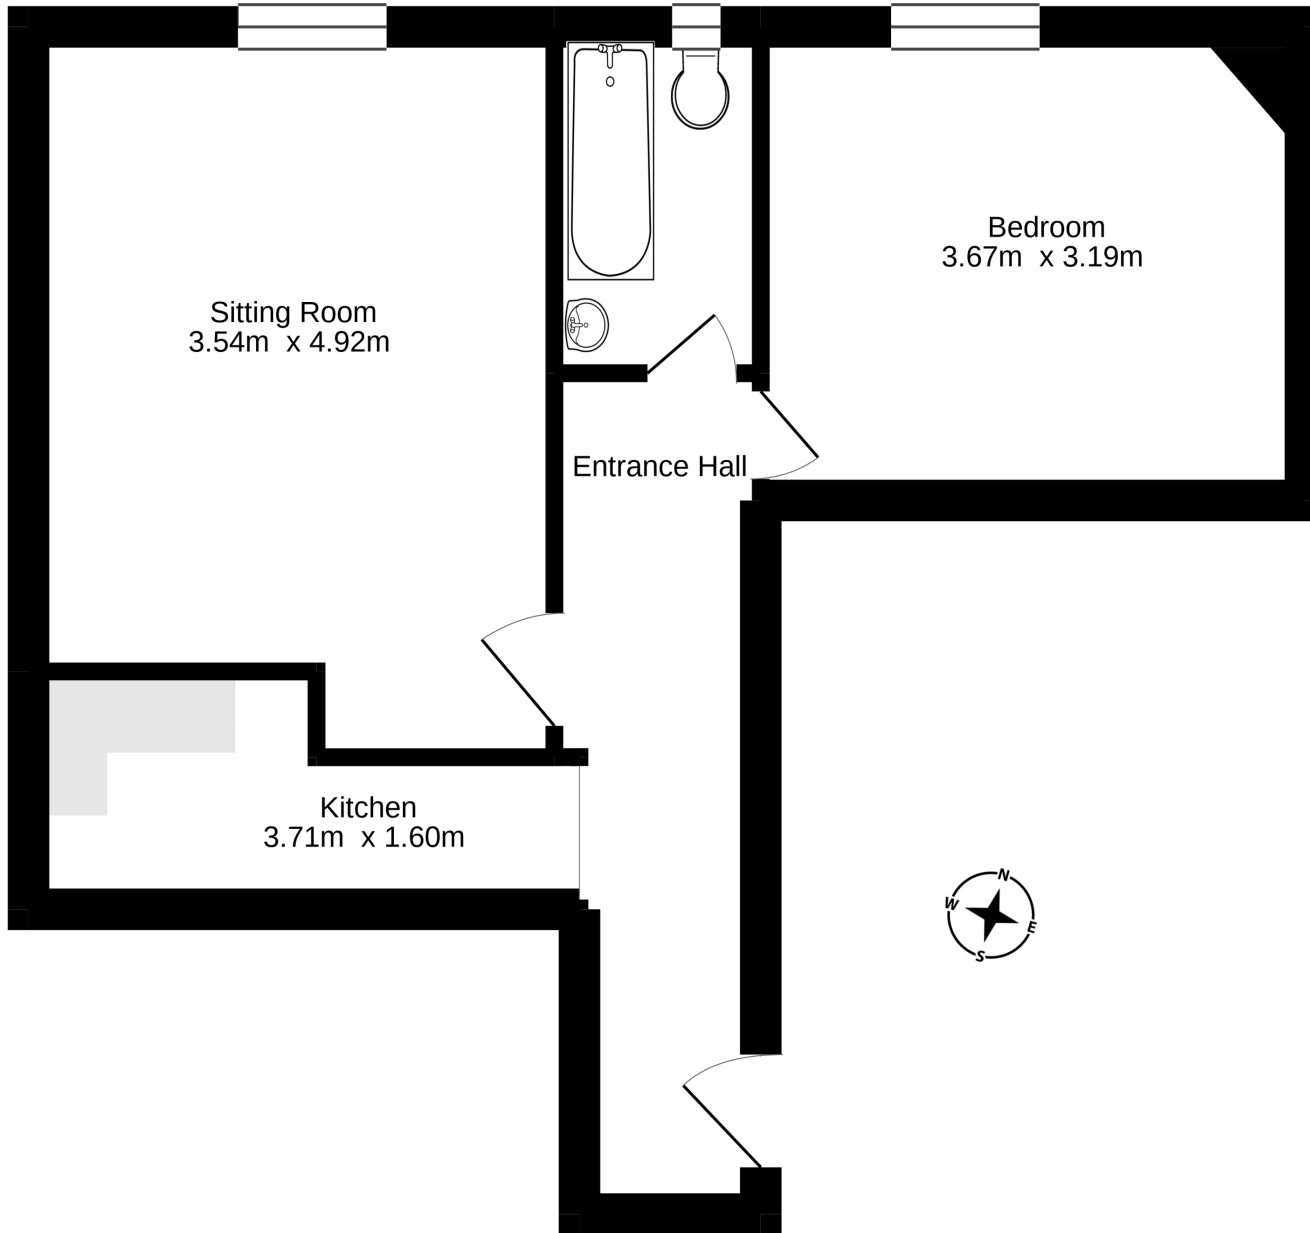

Second Floor
44.0 sq.m. approx.

TOTAL FLOOR AREA : 44.0 sq.m. approx.