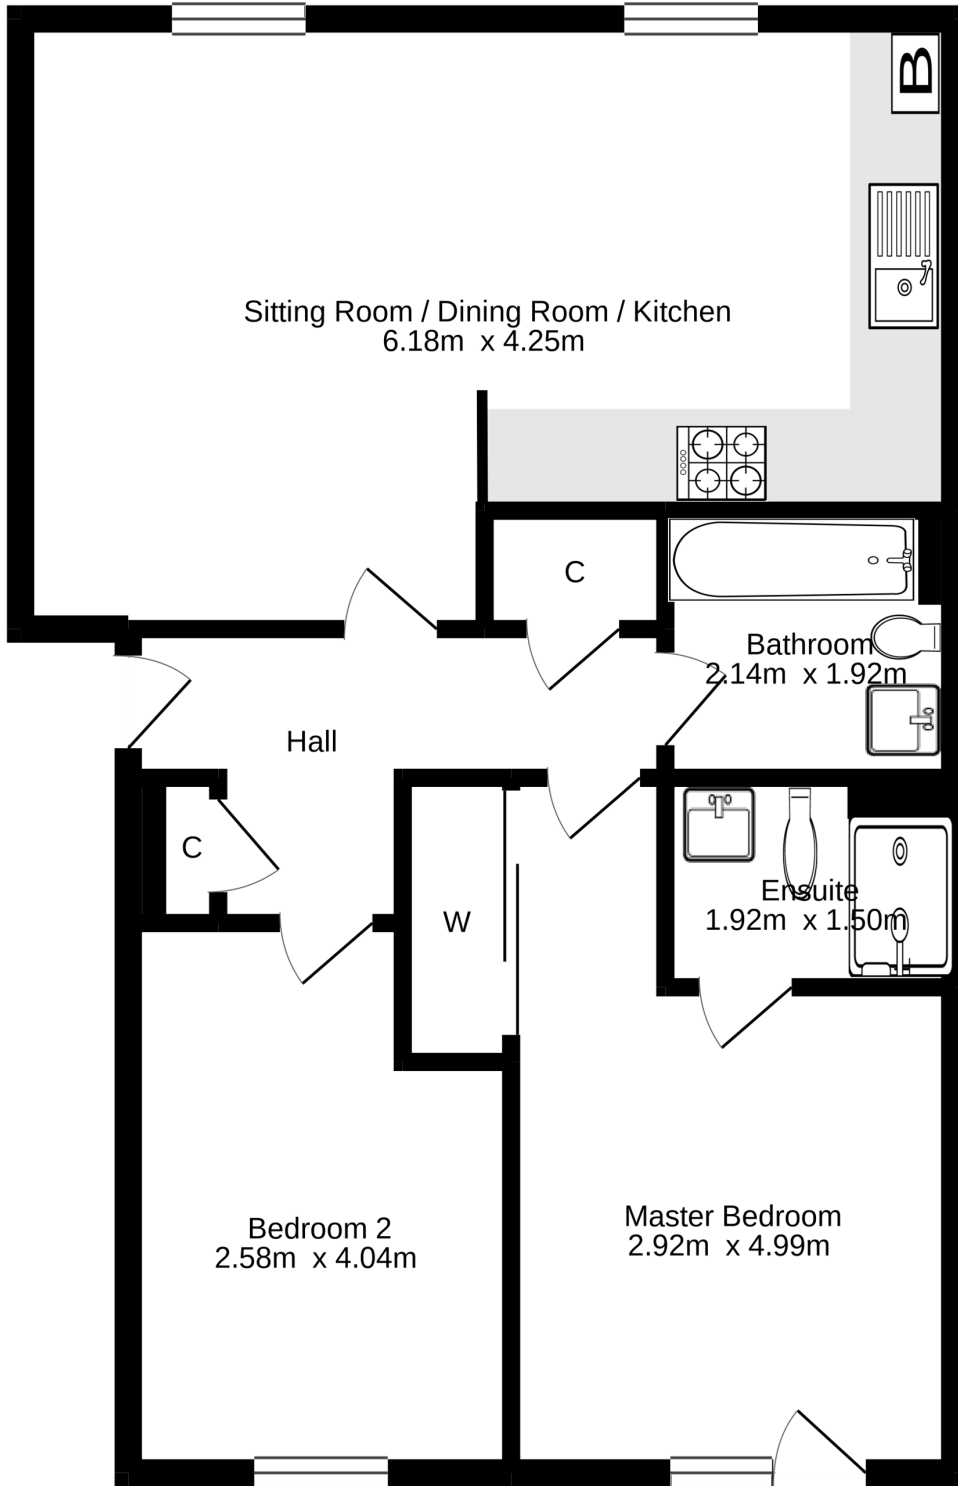

Third Floor
63.0 sq.m. approx.

TOTAL FLOOR AREA : 63.0 sq.m. approx.

Whilst every attempt has been made to ensure the accuracy of the floorplan contained here, measurements of doors, windows, rooms and any other items are approximate and no responsibility is taken for any error, omission or mis-statement. This plan is for illustrative purposes only and should be used as such by any prospective purchaser. The services, systems and appliances shown have not been tested and no guarantee as to their operability or efficiency can be given.