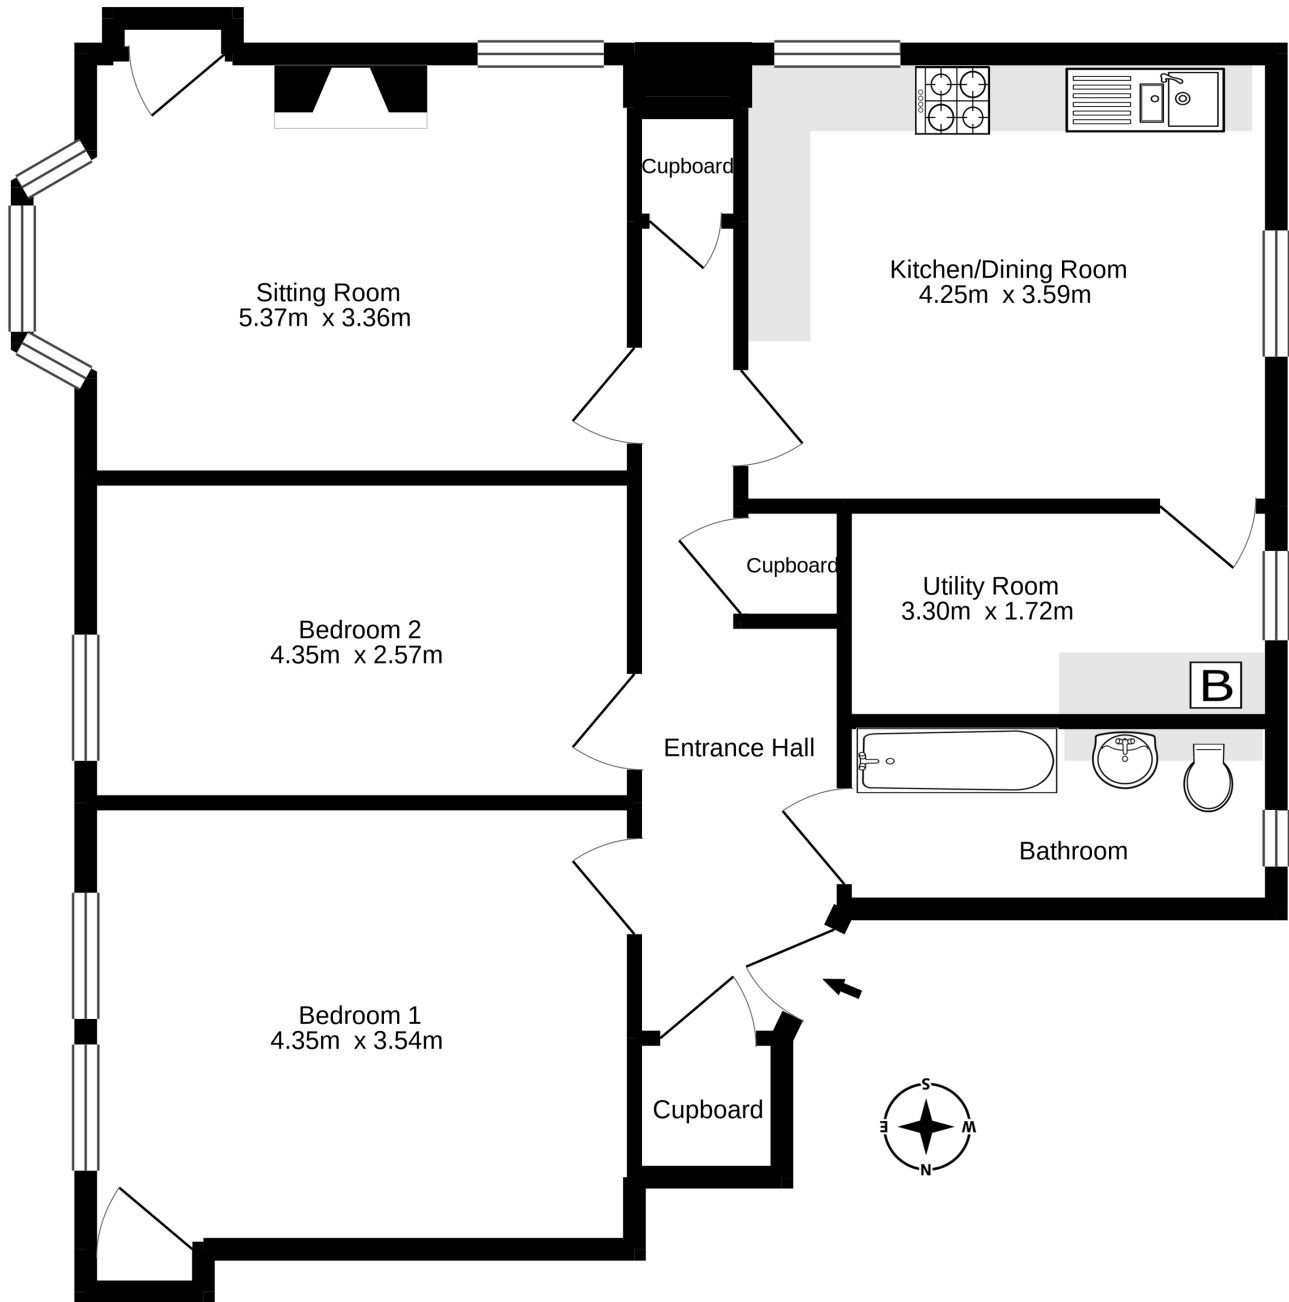

Second Floor
91.0 sq.m. approx.

TOTAL FLOOR AREA : 91.0 sq.m. approx.