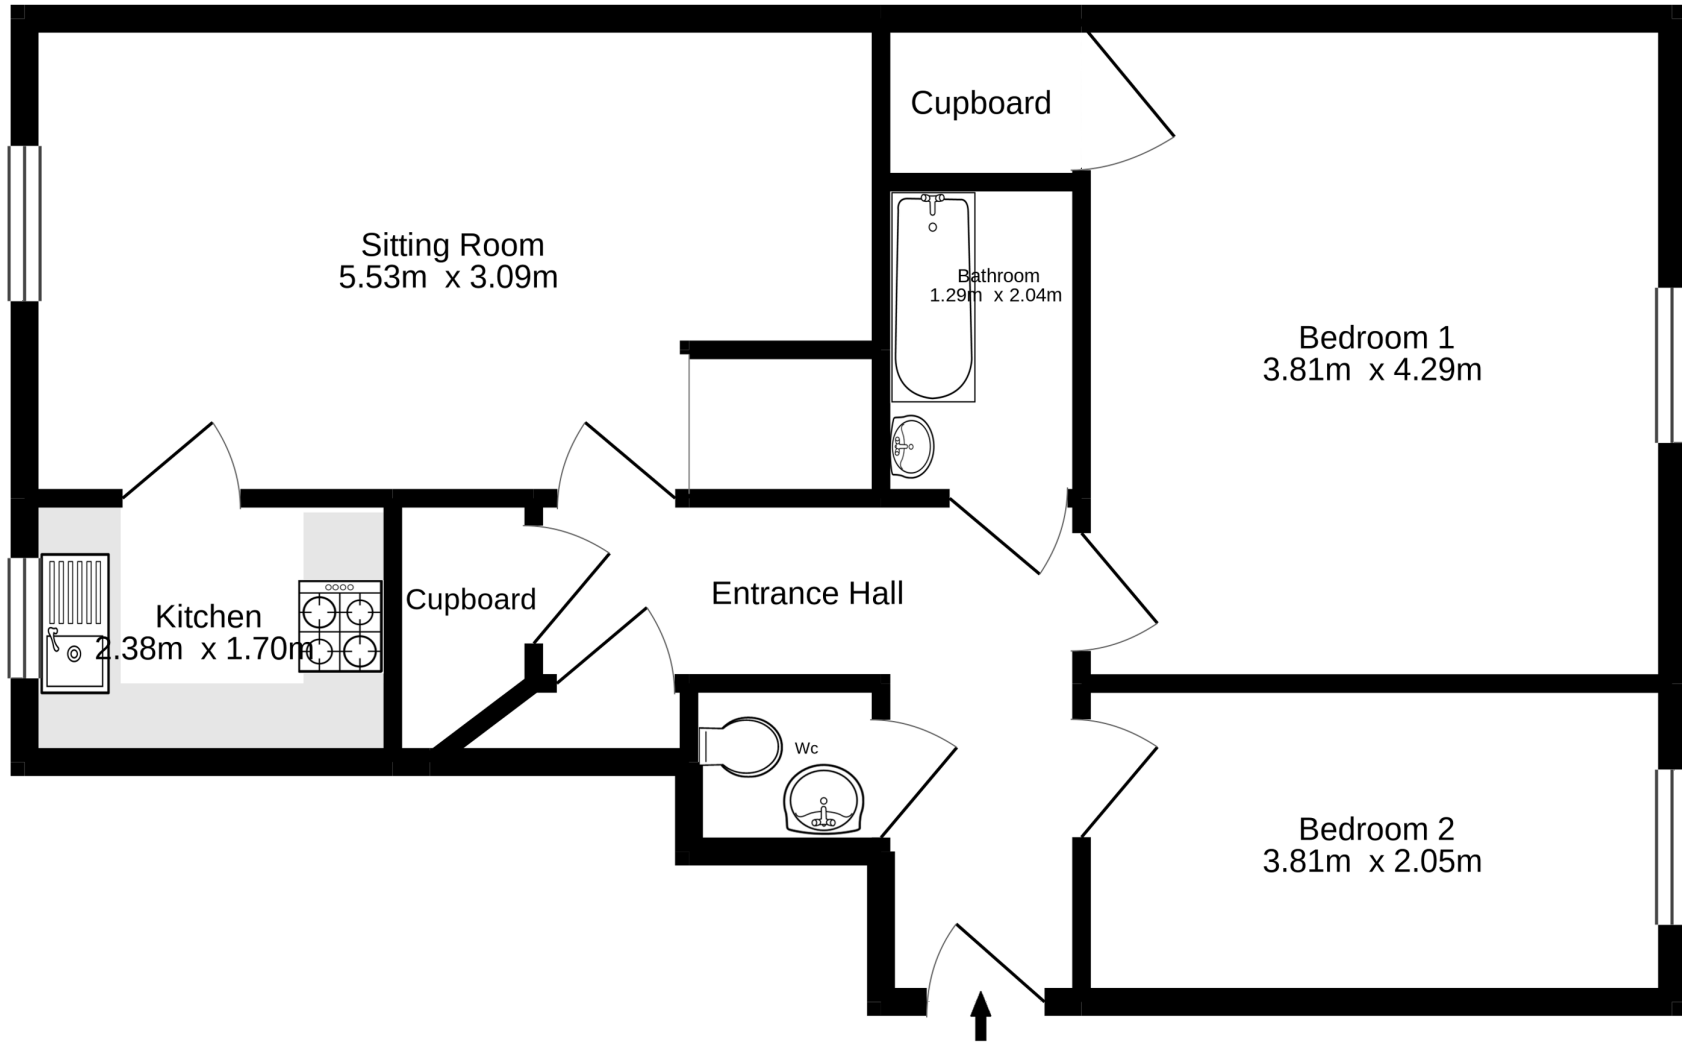

Ground Floor 63.0 sq.m. approx.

TOTAL FLOOR AREA : 63.0 sq.m. approx.

Whilst every attempt has been made to ensure the accuracy of the floorplan contained here, measurements of doors, windows, rooms and any other items are approximate and no responsibility is taken for any error, omission or mis-statement. This plan is for illustrative purposes only and should be used as such by any prospective purchaser. The services, systems and appliances shown have not been tested and no guarantee as to their operability or efficiency can be given.
Made with Metropix ©2020