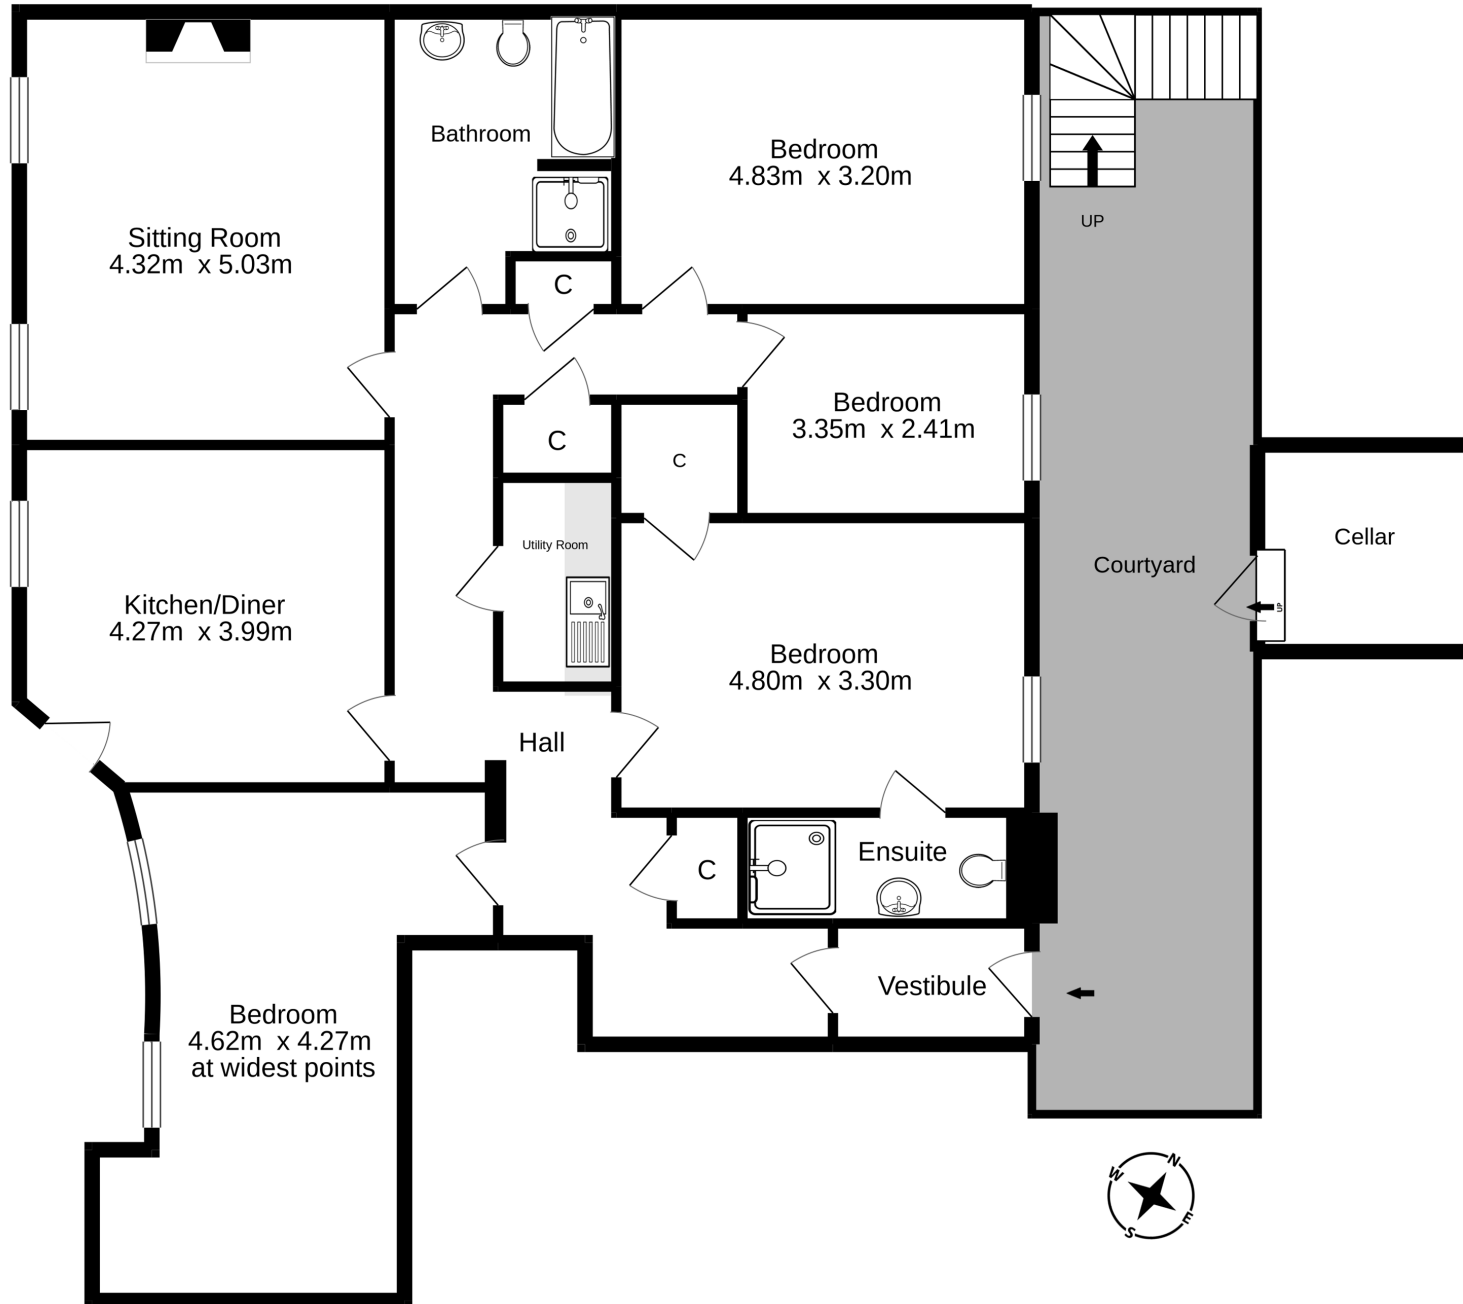

Garden Level 145.0 sq.m. approx.

TOTAL FLOOR AREA : 145.0 sq.m. approx.

Made with Metropix ©2020