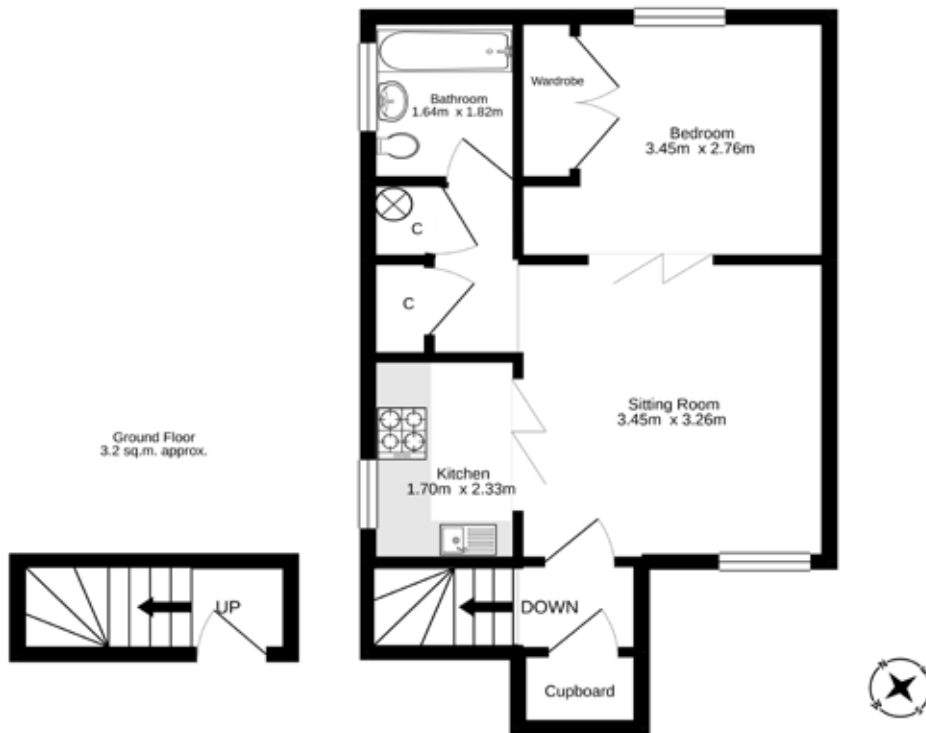

espc

cameron stephen & co
14 constitution street,
edinburgh eh6 7bt
0131 555 1234 fax: 0131 555 2299
property@cameronstephen.co.uk
www.cameronstephen.co.uk