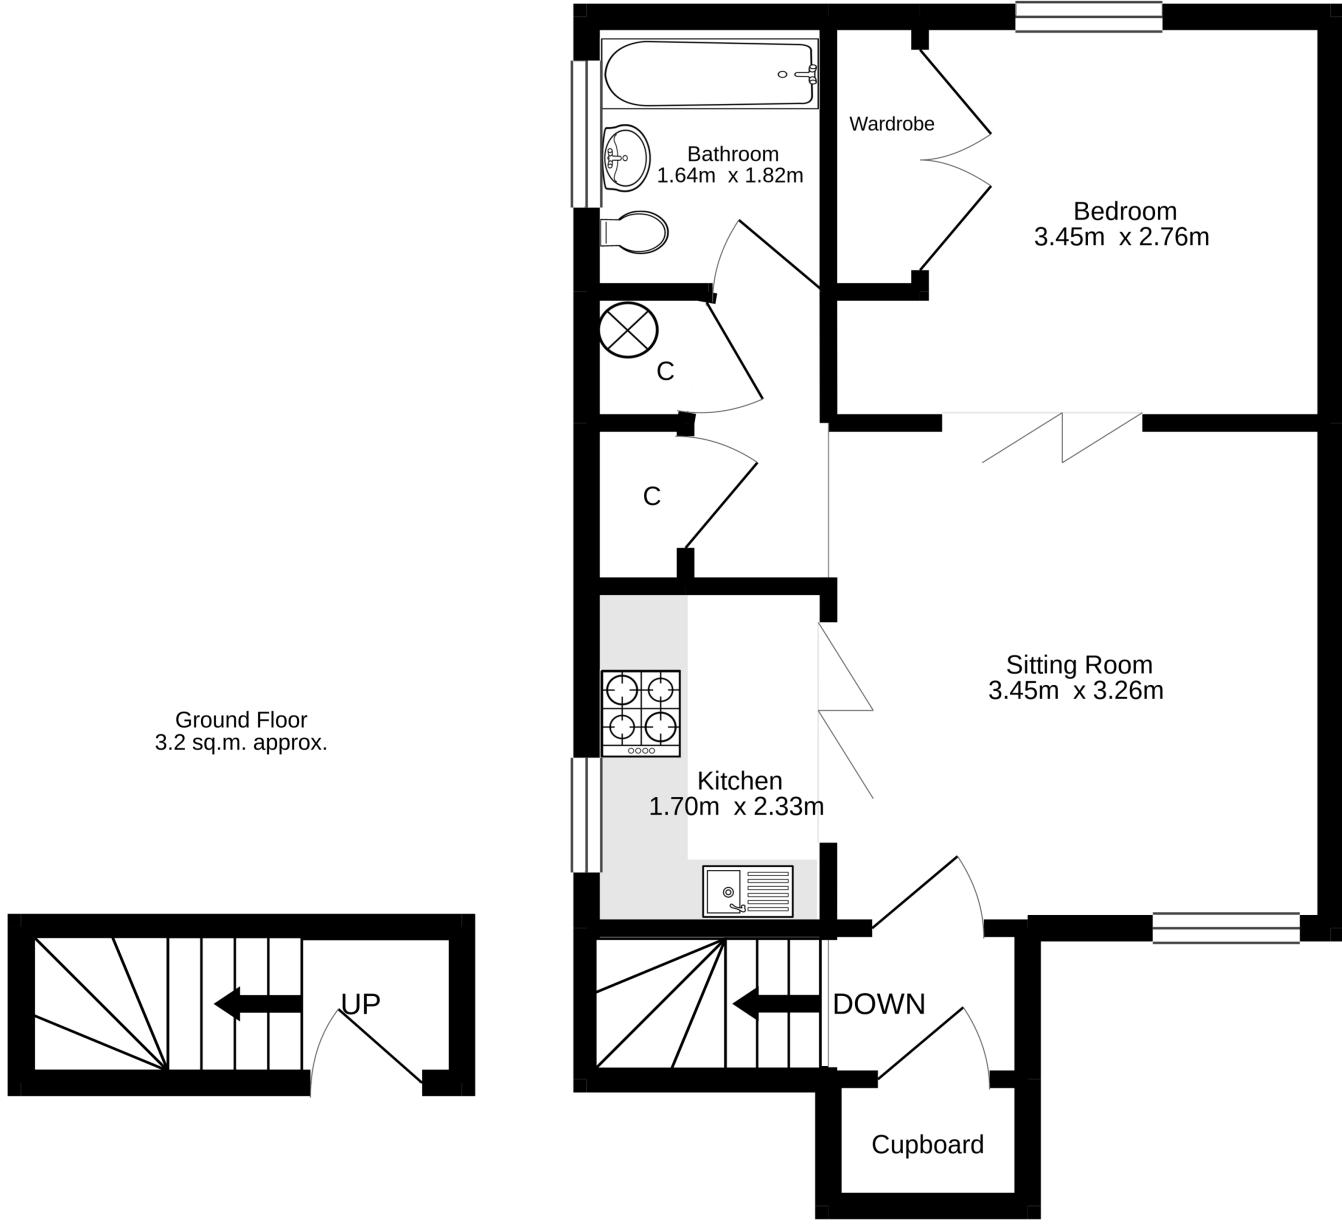

First Floor
35.7 sq.m. approx.

Ground Floor
3.2 sq.m. approx.

TOTAL FLOOR AREA : 38.8 sq.m. approx.

Whilst every attempt has been made to ensure the accuracy of the floorplan contained here, measurements of doors, windows, rooms and any other items are approximate and no responsibility is taken for any error, omission or mis-statement. This plan is for illustrative purposes only and should be used as such by any prospective purchaser. The services, systems and appliances shown have not been tested and no guarantee as to their operability or efficiency can be given.

Made with Metropix ©2021