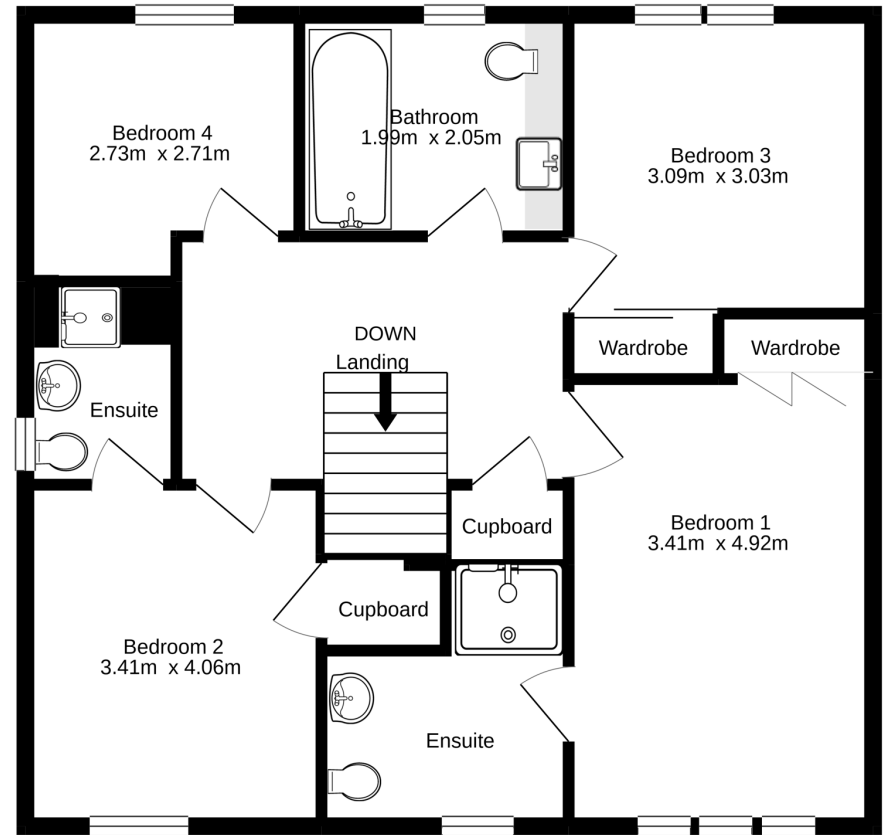

Ground Floor
77.2 sq.m. approx.

1st Floor
70.5 sq.m. approx.

TOTAL FLOOR AREA : 147.7 sq.m. approx.

Whilst every attempt has been made to ensure the accuracy of the floorplan contained here, measurements of doors, windows, rooms and any other items are approximate and no responsibility is taken for any error, omission or mis-statement. This plan is for illustrative purposes only and should be used as such by any prospective purchaser. The services, systems and appliances shown have not been tested and no guarantee as to their operability or efficiency can be given.