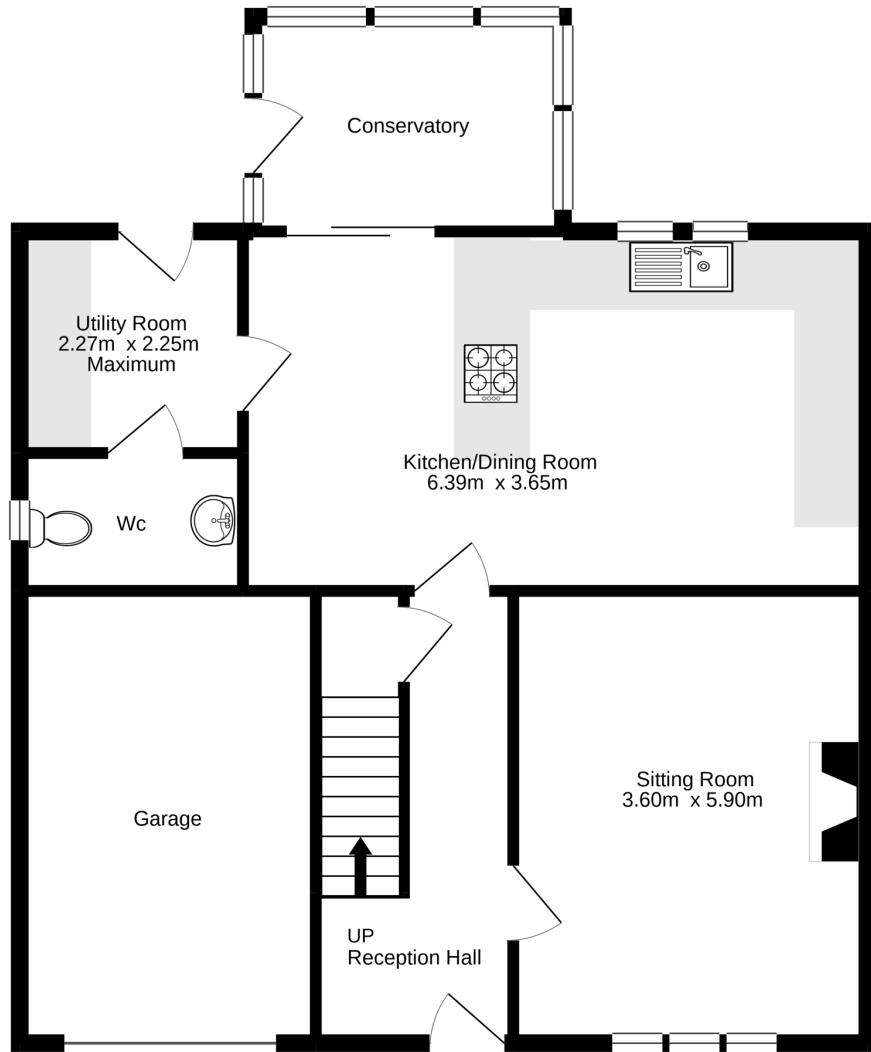

Ground Floor
77.2 sq.m. approx.

1st Floor
70.5 sq.m. approx.

TOTAL FLOOR AREA : 147.7 sq.m. approx.

Whilst every attempt has been made to ensure the accuracy of the floorplan contained here, measurements of doors, windows, rooms and any other items are approximate and no responsibility is taken for any error, omission or mis-statement. This plan is for illustrative purposes only and should be used as such by any prospective purchaser. The services, systems and appliances shown have not been tested and no guarantee as to their operability or efficiency can be given.

Made with Metropix ©2021