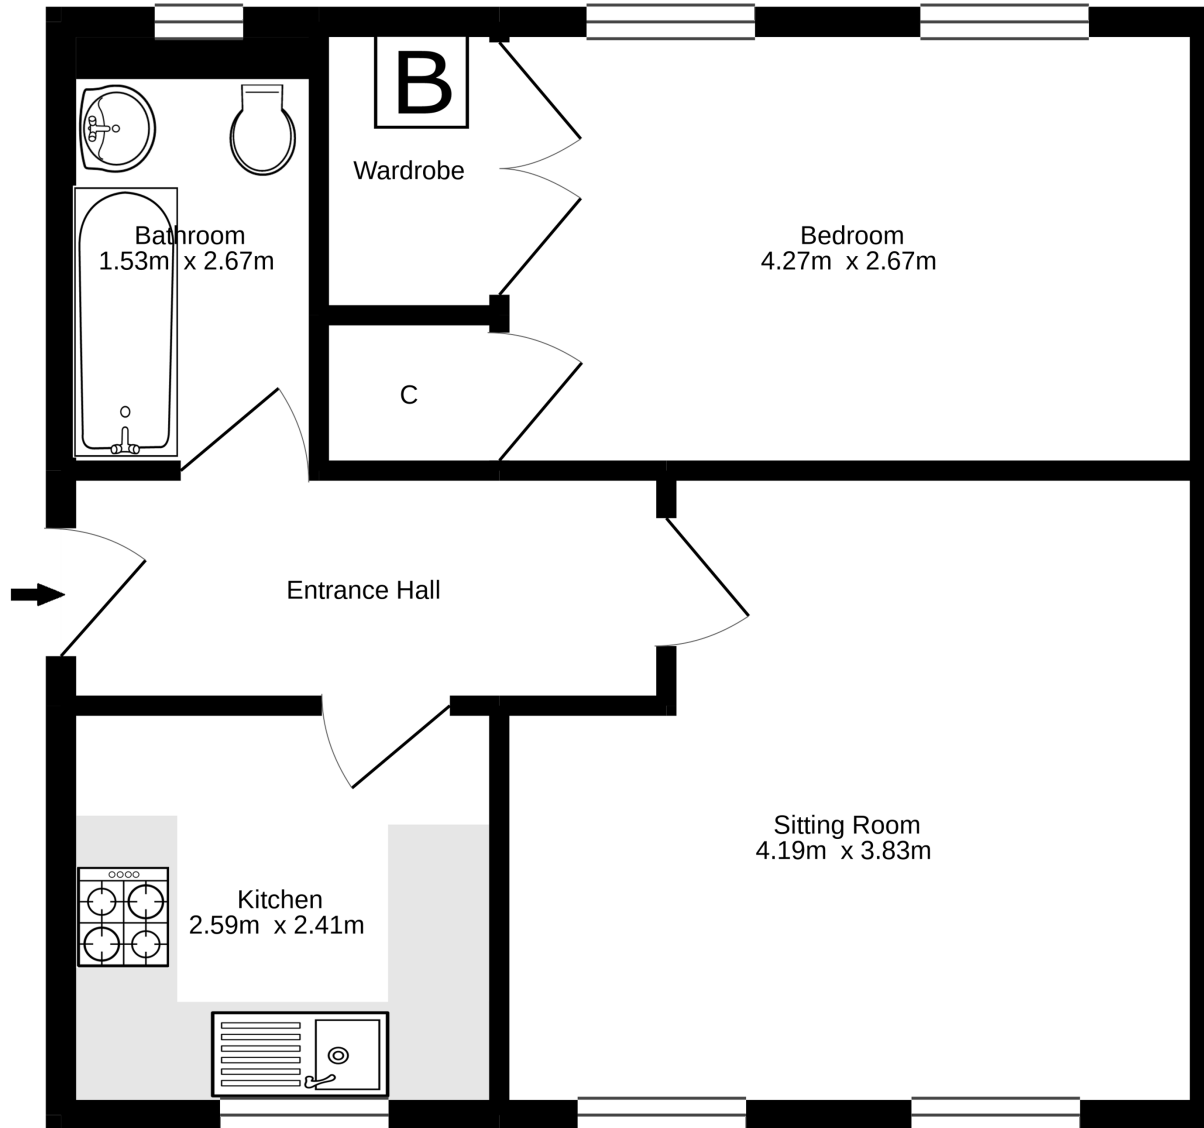

First Floor
44.0 sq.m. approx.

TOTAL FLOOR AREA : 44.0 sq.m. approx.

Made with Metropix ©2021