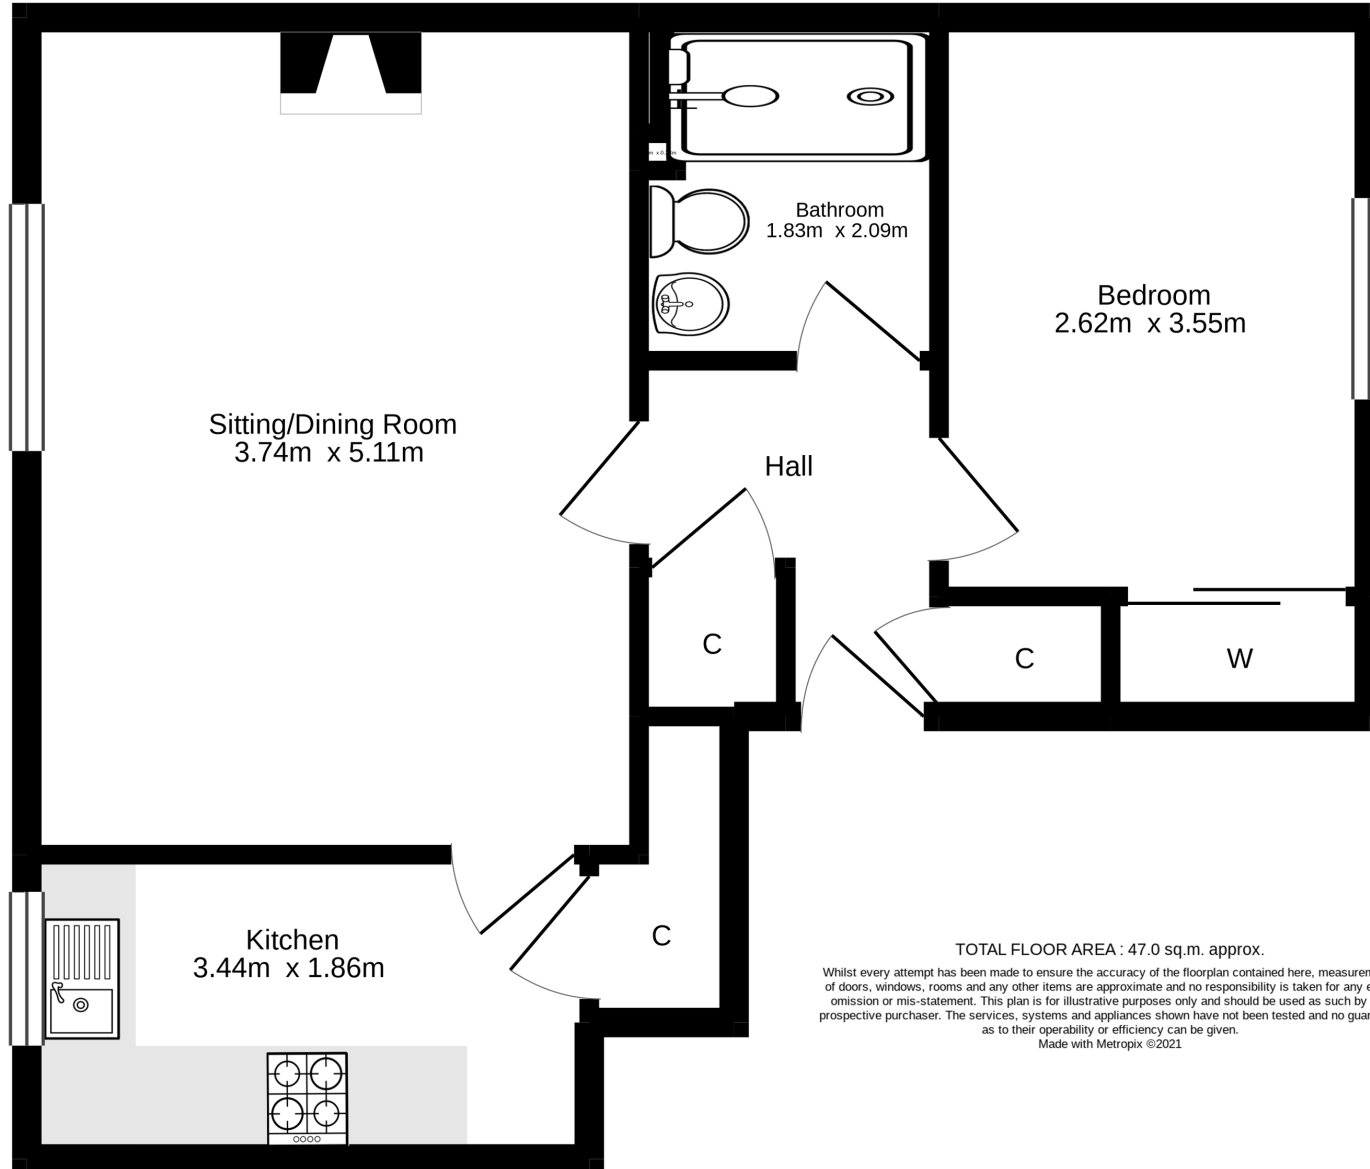

First Floor 47.0 sq.m. approx.

TOTAL FLOOR AREA : 47.0 sq.m. approx.

Made with Metropix ©2021