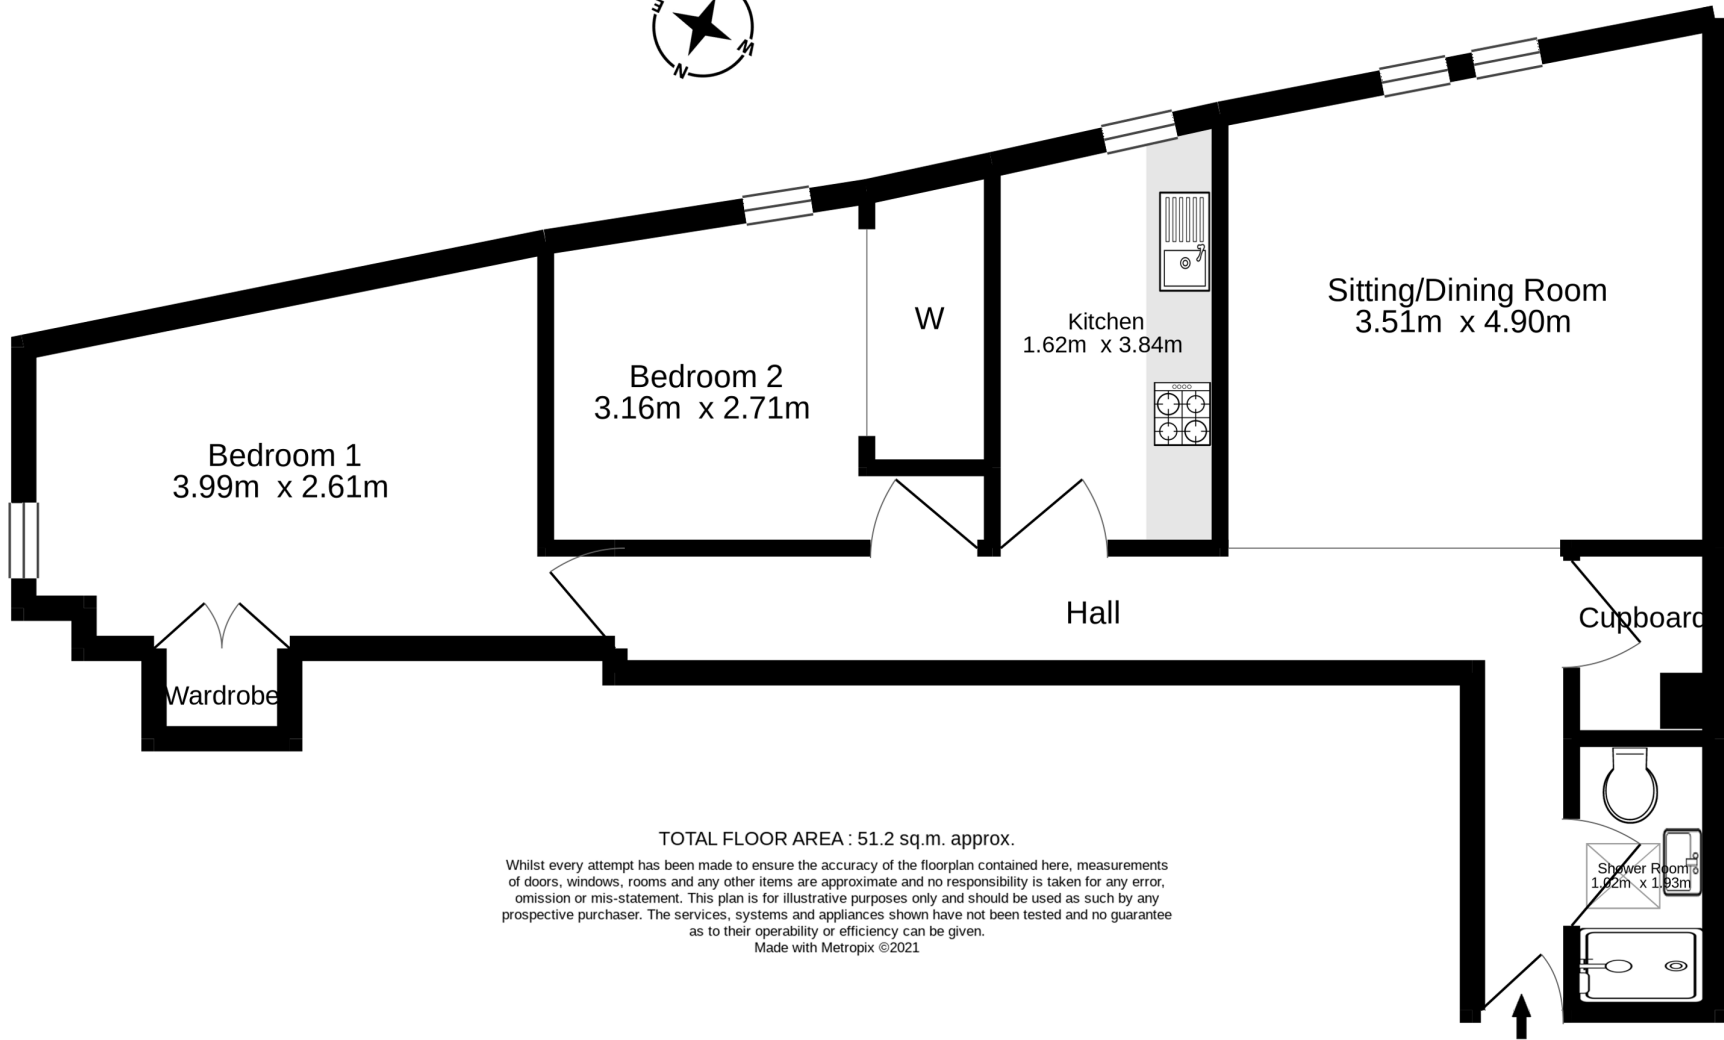

Third Floor 51.2 sq.m. approx.

TOTAL FLOOR AREA : 51.2 sq.m. approx.

Whilst every attempt has been made to ensure the accuracy of the floorplan contained here, measurements of doors, windows, rooms and any other items are approximate and no responsibility is taken for any error, omission or mis-statement. This plan is for illustrative purposes only and should be used as such by any prospective purchaser. The services, systems and appliances shown have not been tested and no guarantee as to their operability or efficiency can be given.
Made with Metropix ©2021