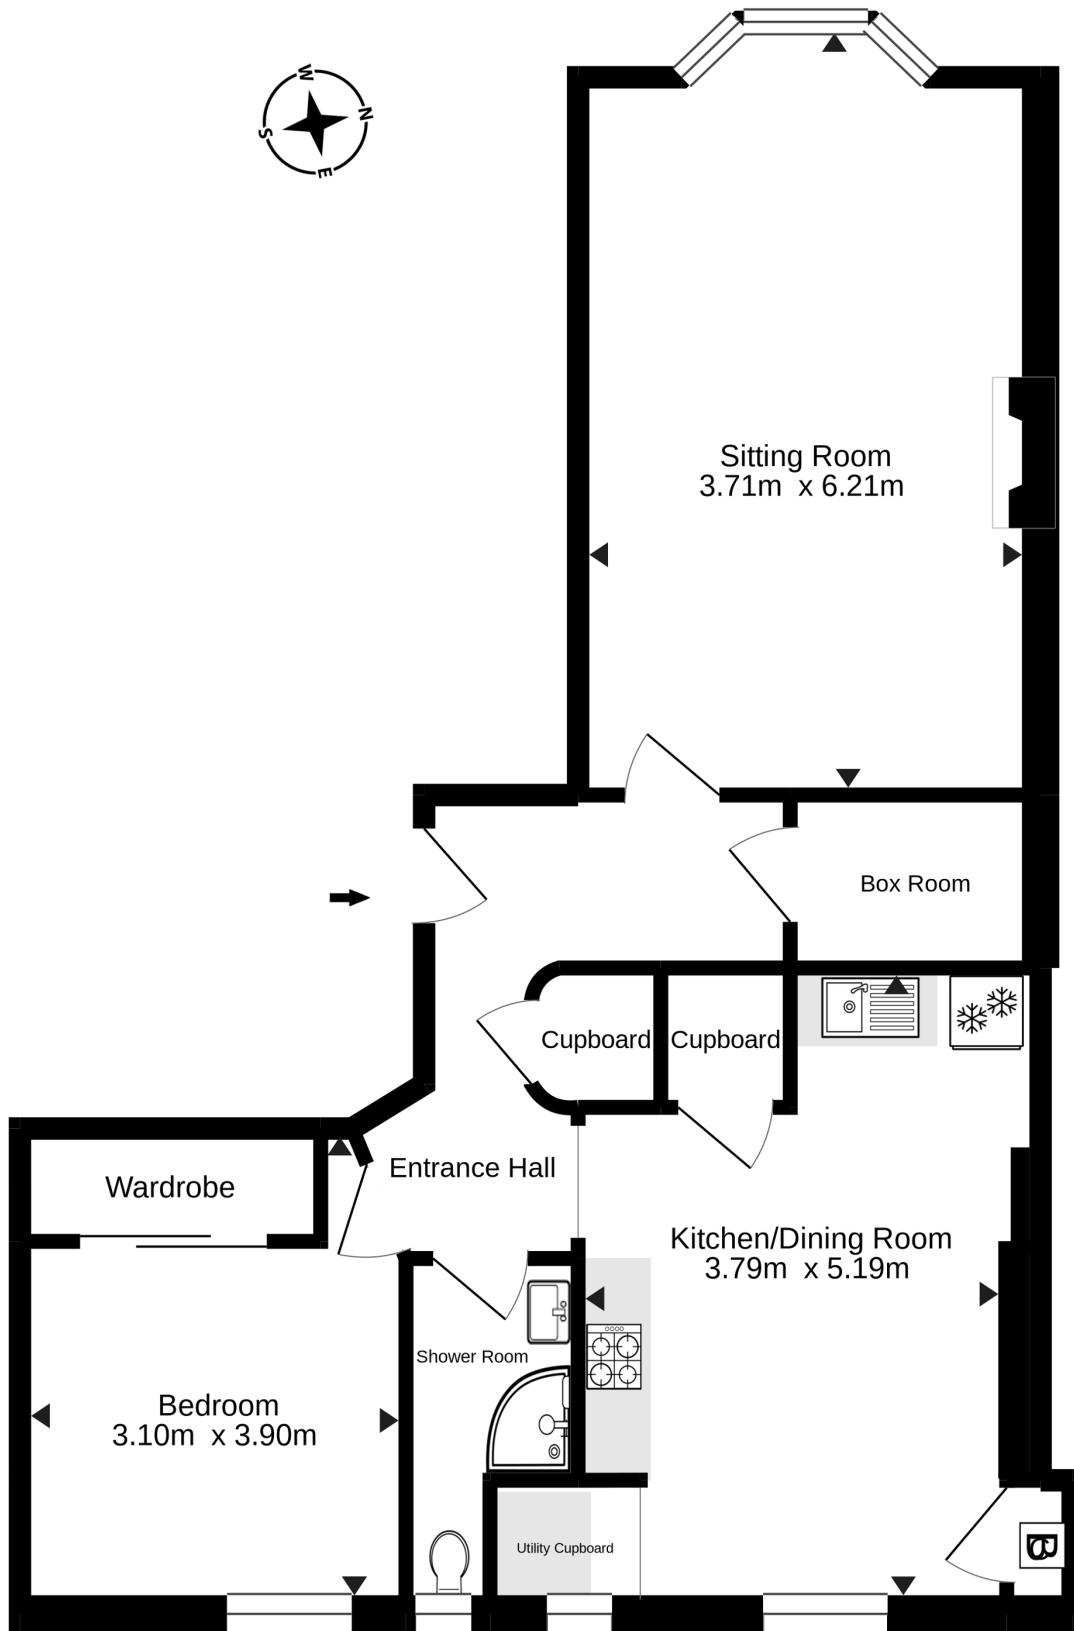

Second Floor  
72.0 sq.m. approx.

TOTAL FLOOR AREA : 72.0 sq.m. approx.

Whilst every attempt has been made to ensure the accuracy of the floorplan contained here, measurements of doors, windows, rooms and any other items are approximate and no responsibility is taken for any error, omission or mis-statement. This plan is for illustrative purposes only and should be used as such by any prospective purchaser. The services, systems and appliances shown have not been tested and no guarantee as to their operability or efficiency can be given.