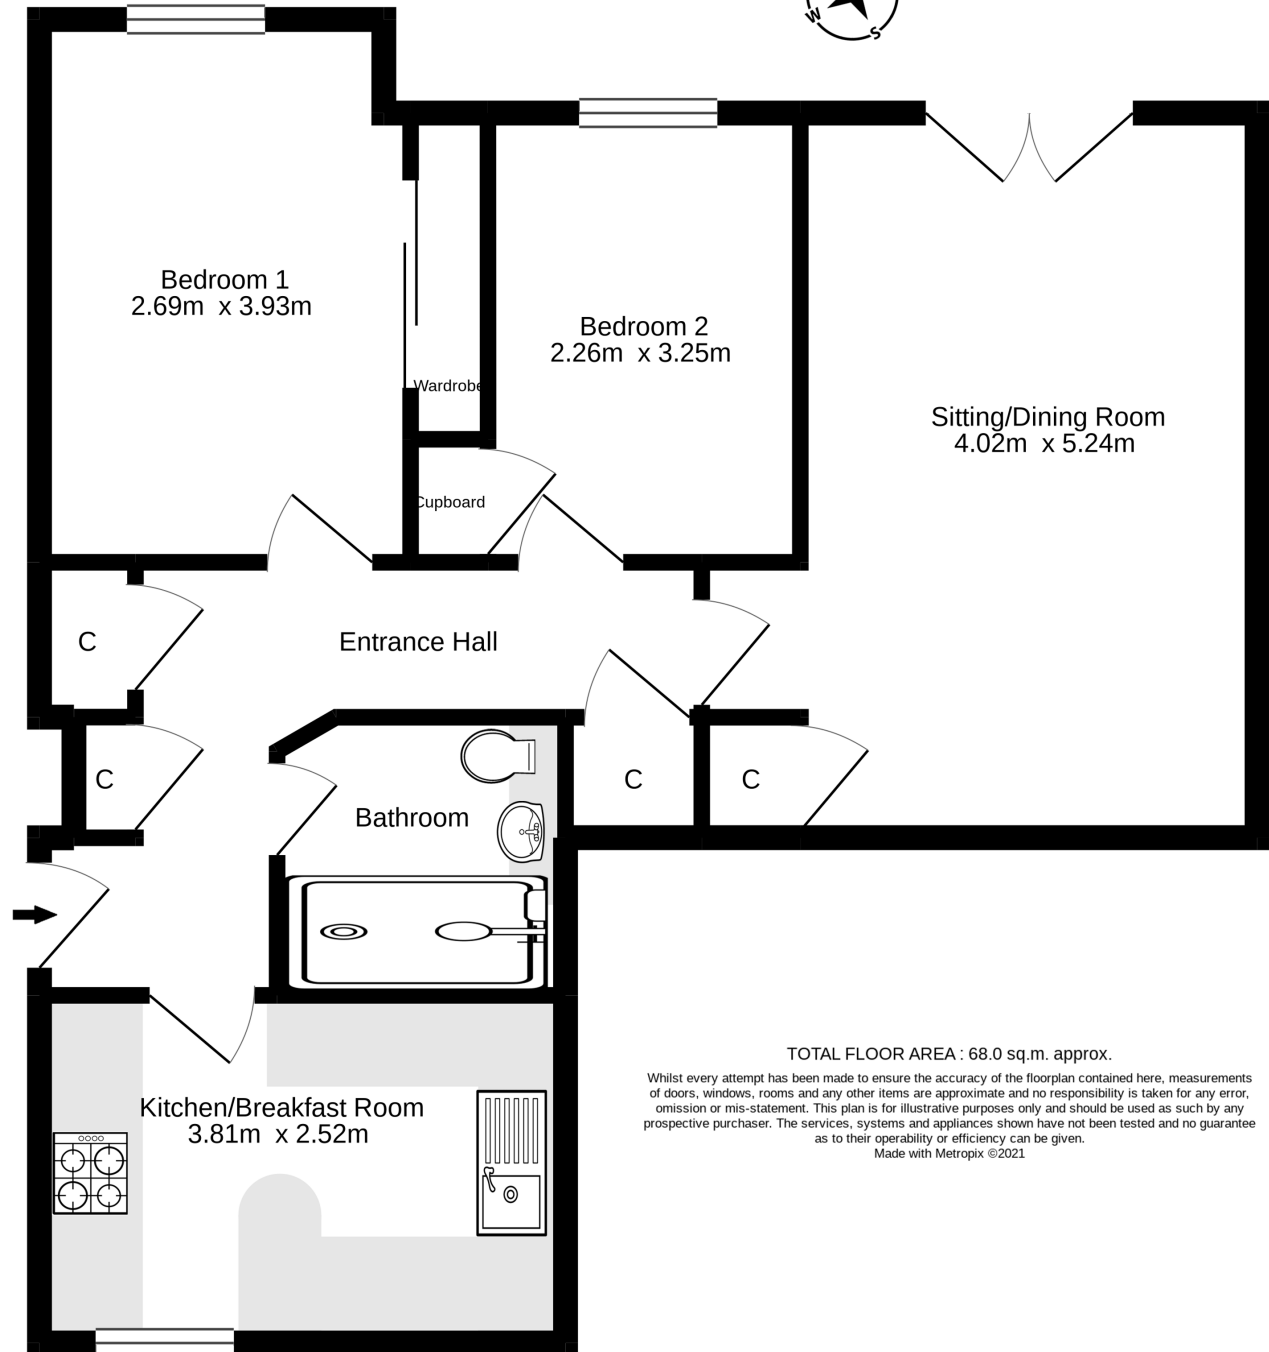

# Second Floor 68.0 sq.m. approx.

TOTAL FLOOR AREA : 68.0 sq.m. approx.

Whilst every attempt has been made to ensure the accuracy of the floorplan contained here, measurements of doors, windows, rooms and any other items are approximate and no responsibility is taken for any error, omission or mis-statement. This plan is for illustrative purposes only and should be used as such by any prospective purchaser. The services, systems and appliances shown have not been tested and no guarantee as to their operability or efficiency can be given.

Made with Metropix ©2021