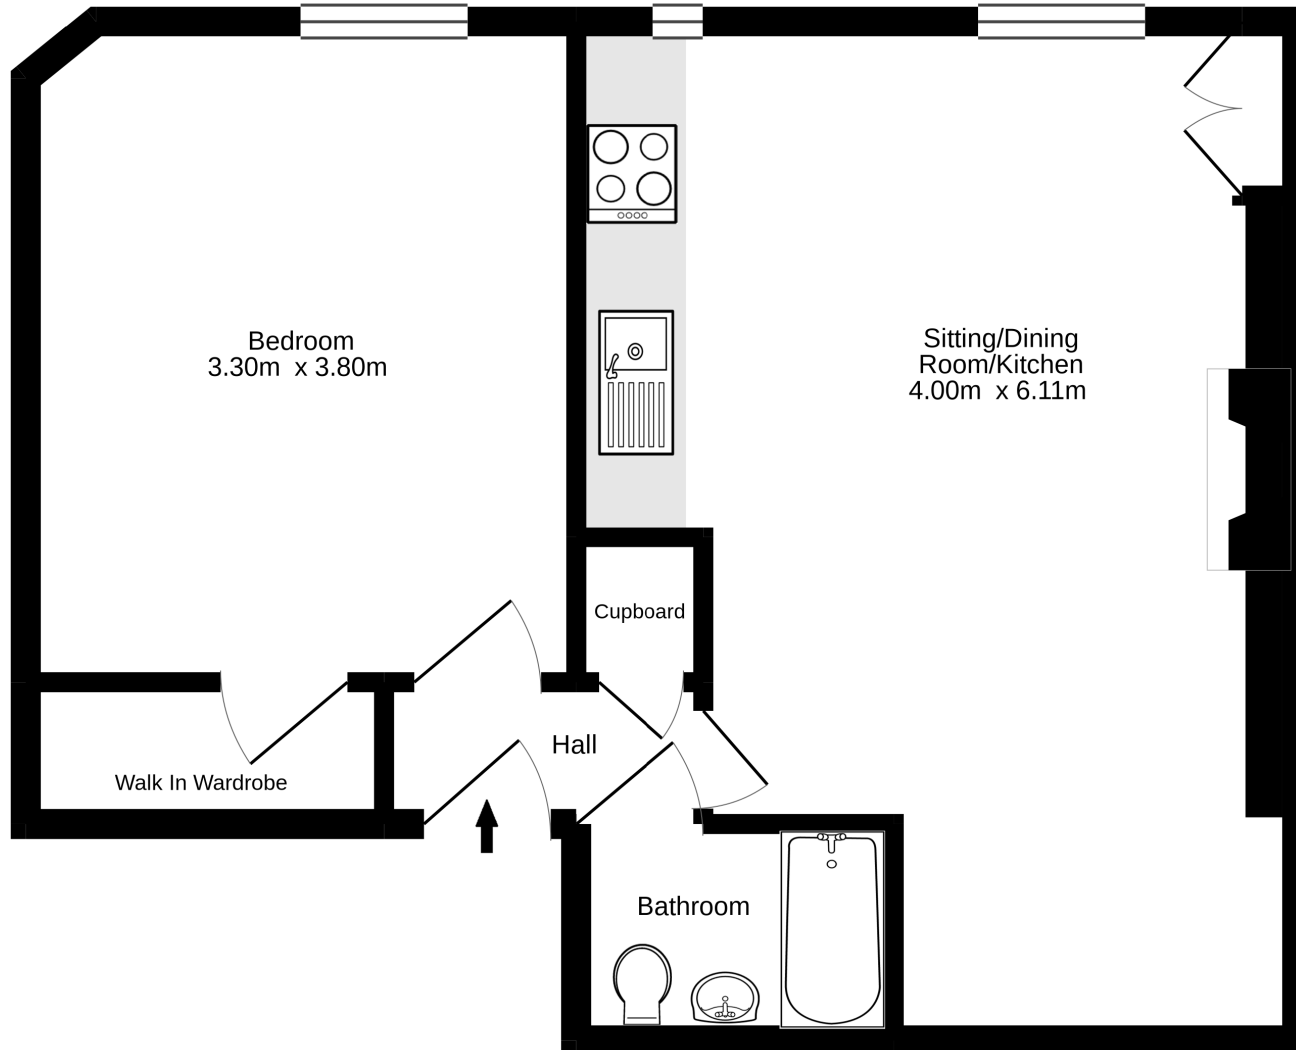

Second Floor
41.1 sq.m. approx.

TOTAL FLOOR AREA : 41.1 sq.m. approx.

Made with Metropix ©2021