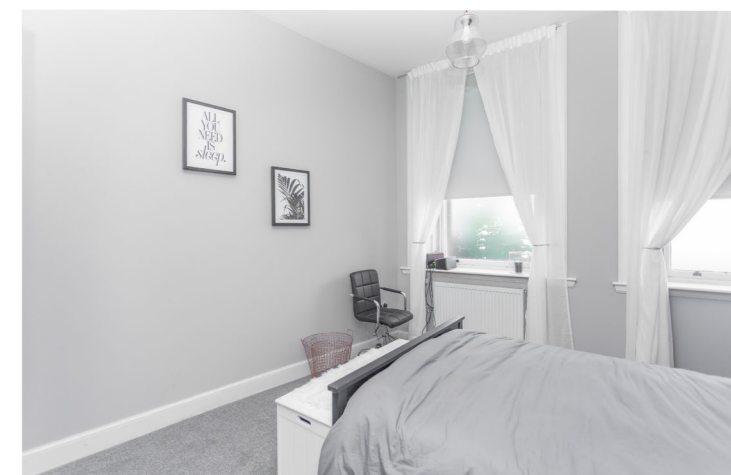

24 Constitution Street,
Edinburgh
EH6 7BT

Main Door Flat

accommodation

- Entrance vestibule
- Sitting room open plan to
- Fitted kitchen
- Double bedroom
- Shower room

features

- Bright, modern decor
- Gas central heating
- Working shutters
- Ideal location
- Move in condition

description

Bright and modern main door flat refurbished circa 2016 to a high standard. Contemporary decor combines with a traditional building to provide a modern apartment offered for sale in move in condition. Ideal location for the cafes, bars and restaurants at The Shore, as well as the tram stop on Constitution Street. The accommodation comprises entrance vestibule, modern open plan sitting room / fitted kitchen with tall twin windows to the front with working shutters, good sized double bedroom, quietly located to the rear with tall twin windows, an inner hall with a good sized storage cupboard, and a modern shower room with rainfall thermostatic shower. The property benefits from gas central heating and working shutters and early viewing is highly recommended.

EPC:
D

Home Report
Value: £185,000

Items to be included in the sale price:

Fitted flooring, ceiling light fittings and kitchen appliances (oven, hob, extractor, fridge/freezer and washing machine).

Ground Floor
41.1 sq.m. approx.