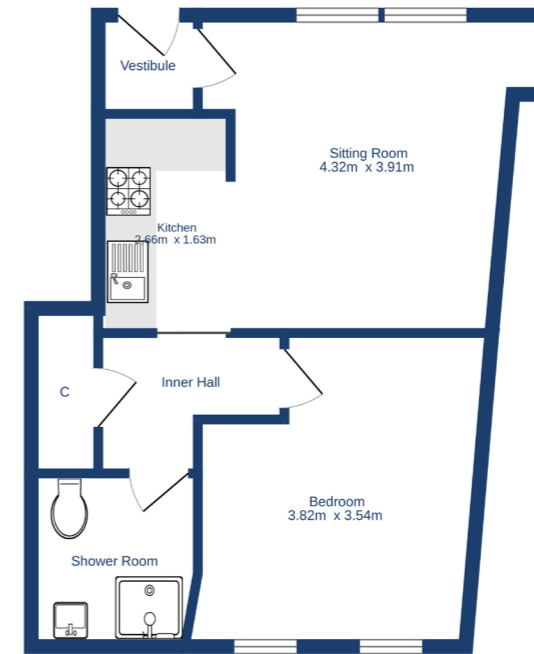

Ground Floor
41.1 sq.m. approx.